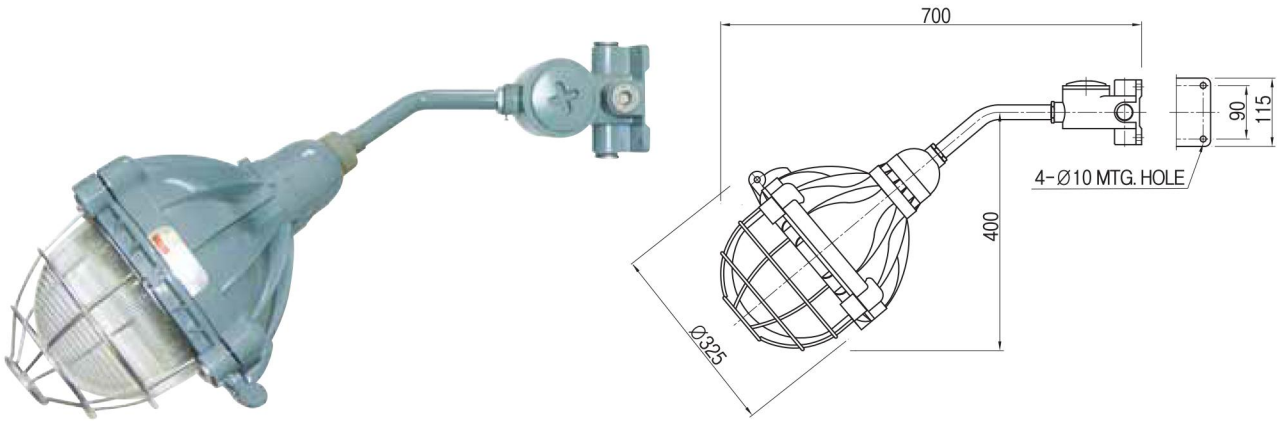

Compact Fluorescent Lighting Fixtures

FAM SERIES

Type of Explosion-Proof
FlameProof (Ex d IIB+H2 T6)
Dust-ignition proof (Ex tD A21 T85°C IP65)

Standard Materials

- Enclosure : Die casting aluminium alloy
- Globe : Heat resistant hard glass
- Inner Reflector : High purity aluminium
- Guard : Stainless steel

Features

- Hinged assembly allows the fixture to hang free during installation to permit the use of both hands when wiring.
- Easy installation and maintenance.
- Globe assembly is securely hinged to the body.
- Base of the body and the top of the globe holder have accurate tapered cylindrical surfaces and are secured by four socket head captive screw.

Ordering Information

SEBP - FAM - EL - 100 - 1

* Entry Size : 1/2" / 3/4"

Photometric Data

SEBP-FAM-EL-80W

	C0	C90	C180
0°	87	87	87
10°	86	86	86
20°	91	91	91
30°	93	93	93
40°	94	94	94
50°	94	94	94
60°	94	94	94
70°	93	93	93
80°	90	90	90
90°	84	84	84
100°	76	76	76
110°	62	62	62
120°	45	45	45
130°	27	27	27
140°	10	10	10
150°	2	2	2
160°	2	2	2
170°	1	1	1
180°	0	0	0
	cd / 1000 lm		

Dimension

Ceiling Type

Pendant Type

Dimension

40. Bracket Type

90. Bracket Type