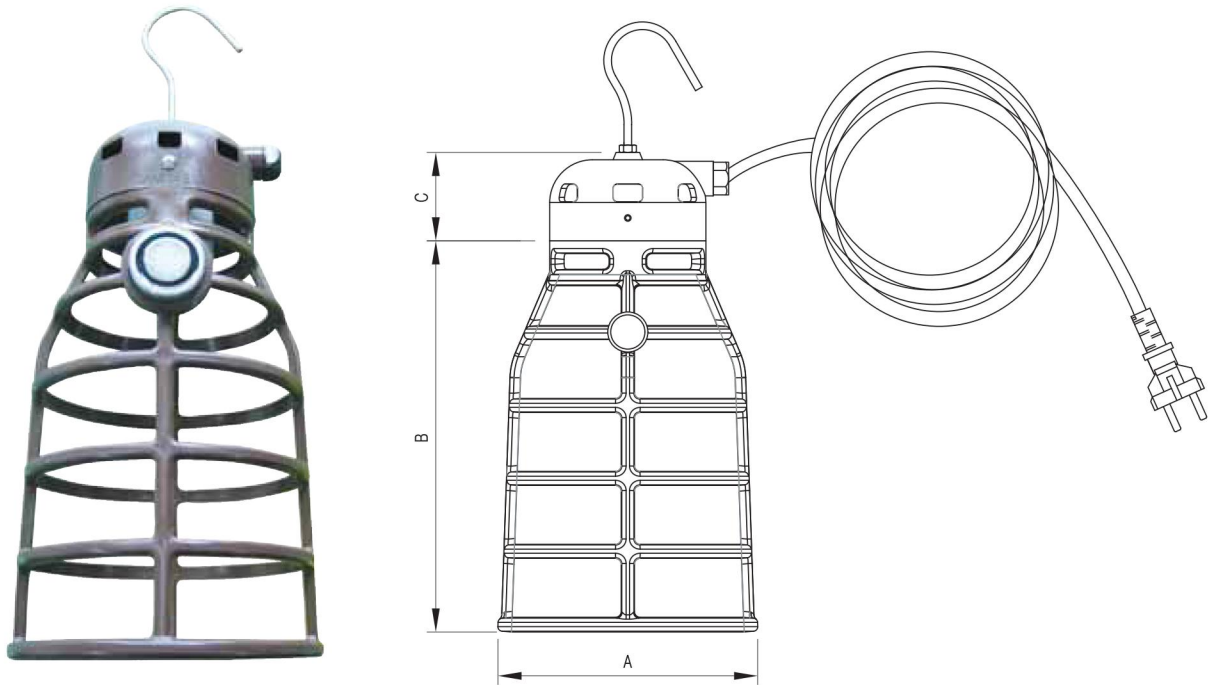

## Technical Data

Catalog No.	Watt	Lamp	Dimension		
			A	B	C
SEBP-HPWL	Max.500W	BL, IL, EL	175	265	60