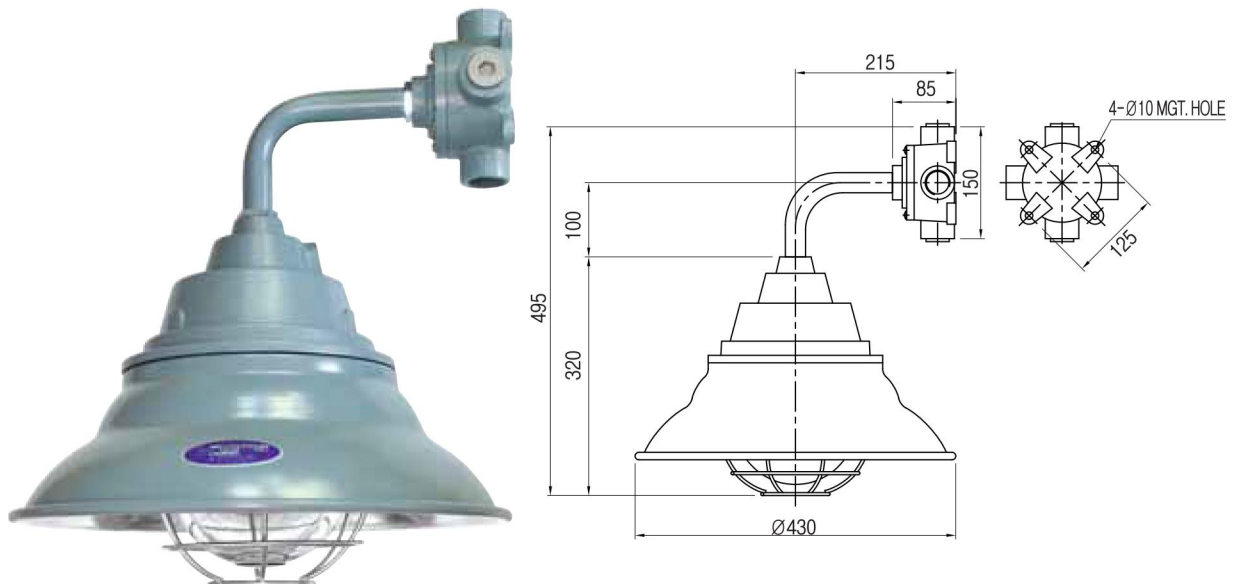

Incandescent / Compact Fluorescent Lighting Fixtures

VML SERIES

Degree of Protection : **Weather Proof-IP55**

Standard Materials

- Enclosure : Cast Iron
- Globe : Heat resistant hard glass
- Reflector : White coating aluminium
- Guard : Stainless steel

Features

- EPDM rubber gasket is used between the body and globe, so that the lamp housing is sealed against vapors and dusts
- Relamp without tools : no need to remove accessories for relamping

Technical Data

Ordering Information

SEBP - VML - IL - 100 - 1

* Entry Size : 1/2" / 3/4" / 1"

Photometric Data

SEBP-VML-IL-200W

	C0	C90	C180
0°	81	81	81
10°	56	56	56
20°	76	76	76
30°	77	77	77
40°	68	68	68
50°	69	69	69
60°	77	77	77
70°	91	91	91
80°	84	84	84
90°	86	86	86
100°	93	93	93
110°	67	67	67
120°	17	17	17
130°	1	1	1
140°	1	1	1
150°	1	1	1
160°	2	2	2
170°	1	1	1
180°	0	0	0
	cd / 1000 lm		

Dimension

Ceiling Type

Pendant Type

Dimension

40. Bracket Type

90. Bracket Type