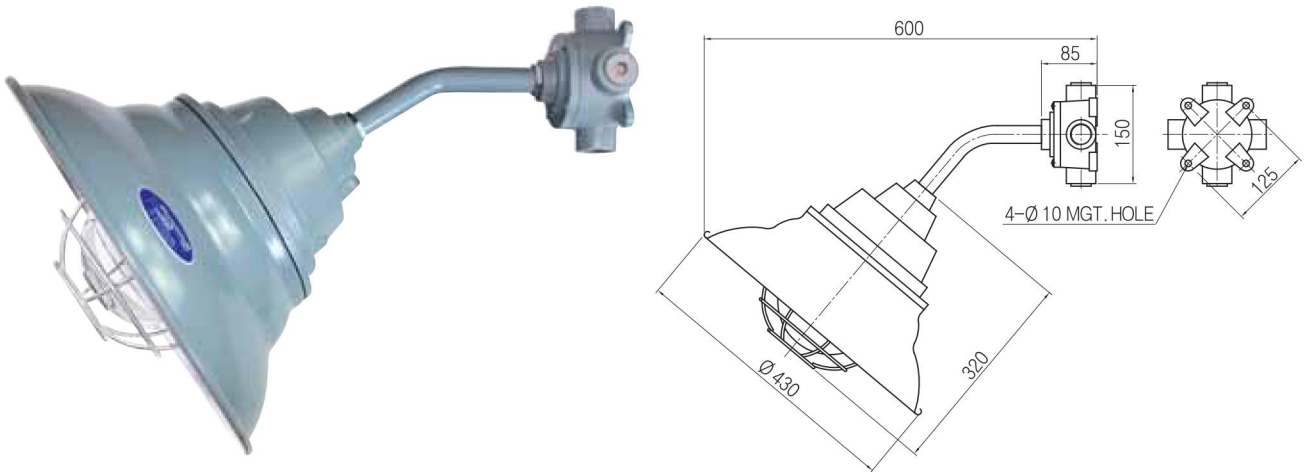

Incandescent / Compact Fluorescent Lighting Fixtures

VML SERIES

Degree of Protection : **Weather Proof-IP55**

Standard Materials

- Enclosure : Cast Iron
- Globe : Heat resistant hard glass
- Reflector : White coating aluminium
- Guard : Stainless steel

Features

- EPDM rubber gasket is used between the body and globe, so that the lamp housing is sealed against vapors and dusts
- Relamp without tools : no need to remove accessories for relamping

Technical Data

Ordering Information

SEBP - VML - IL - 100 - 1

* Entry Size : 1/2" / 3/4" / 1"

Photometric Data

SEBP-VML-IL-200W

	C0	C90	C180
0°	81	81	81
10°	56	56	56
20°	76	76	76
30°	77	77	77
40°	68	68	68
50°	69	69	69
60°	77	77	77
70°	91	91	91
80°	84	84	84
90°	86	86	86
100°	93	93	93
110°	67	67	67
120°	17	17	17
130°	1	1	1
140°	1	1	1
150°	1	1	1
160°	2	2	2
170°	1	1	1
180°	0	0	0
	cd / 1000 lm		

Dimension

Ceiling Type

Pendant Type

Dimension

40. Bracket Type

90. Bracket Type