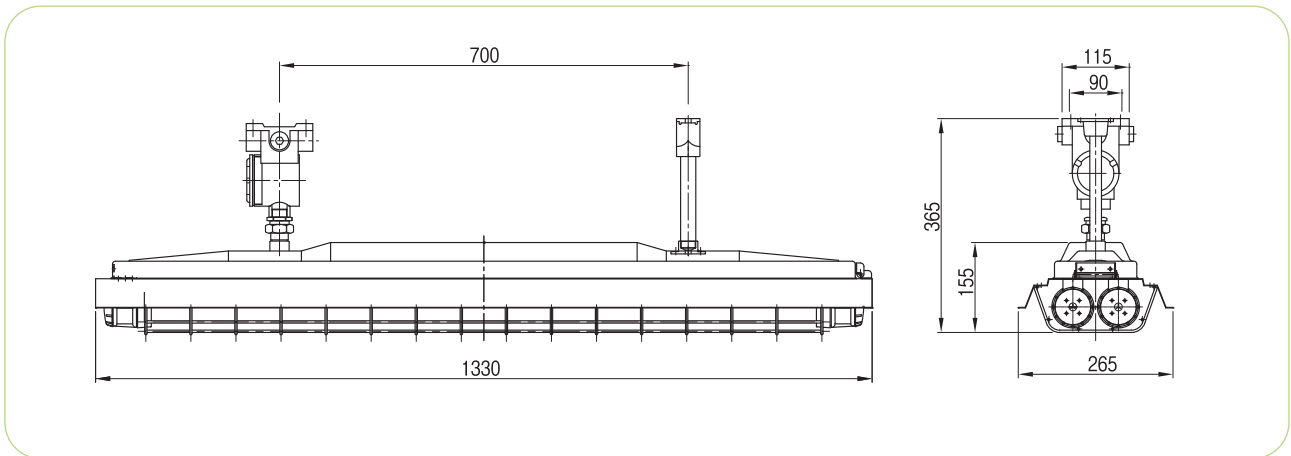

Standard Materials

- Enclosure : Sheet steel
- Mounting Box : Die casting aluminium alloy
- Globe : Heat resistant hard glass
- Reflector : Sheet Steel
- Guard : Steel

Standard Finish

- MUNSELL No. 7.5BG 6/1.5
- If you want another color, contact us please.

Ordering Number

LAMP	Watt	Ceiling
LED TUBE	22W X 1	SEBP-NFL-221
	22W X 2	SEBP-NFL-222
	24W X 1	SEBP-NFL-241
	24W X 2	SEBP-NFL-242

Weight

Miunting Type	Catalog No.	Weight
Ceiling Type	SEBP-NFL242	14.0KG

Dimension