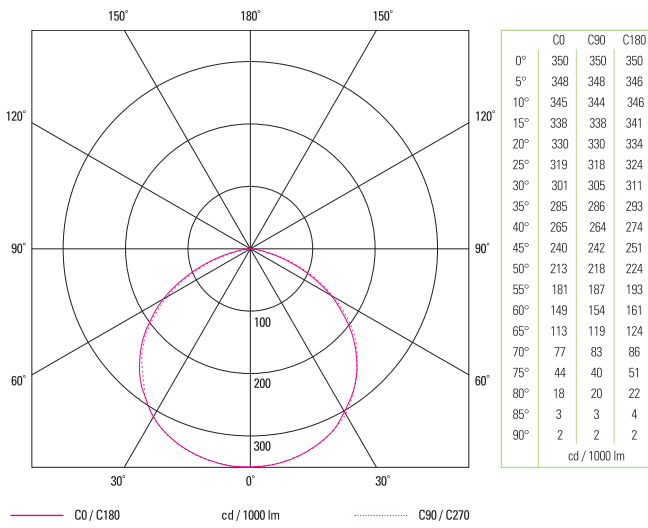

Technical Data

Electrical Ratings	
Rated Voltage	AC 110V/220V
Rated Wattage	300W~600W
Rated Frequency	50Hz/60Hz

Ordering Number

LAMP	Watt	Ceiling	Angle Regulating
LED	300	SEBP-CIHLE-3001	SEBP-CIHLE-3002
	400	SEBP-CIHLE-4001	SEBP-CIHLE-4002
	500	SEBP-CIHLE-5001	SEBP-CIHLE-5002
	600	SEBP-CIHLE-6001	SEBP-CIHLE-6002

Photometric Data

SEBP-CIHLE-LED500W GLOBE AND GUARD

SEBP-CIHLE-LED500W GLOBE AND GUARD WITH 60° LENS

Dimension

< TOP VIEW >

< FRONT VIEW >

< R-SIDE VIEW >

< BOTTOM VIEW >