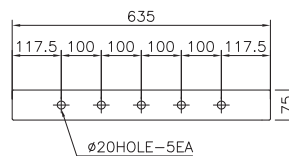

Photometric Data

SEBP-CIHLE-LED500W GLOBE AND GUARD

SEBP-CIHLE-LED500W GLOBE AND GUARD WITH 60° LENS

Dimension

< TOP VIEW >

< FRONT VIEW >

< R-SIDE VIEW >

< BOTTOM VIEW >