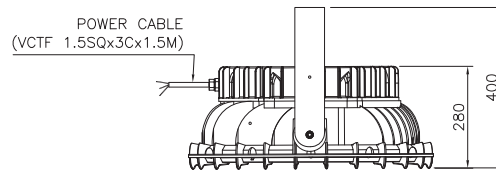

Technical Data

Electrical Ratings	
Rated Voltage	AC 110V/220V
Rated Wattage	300W~600W
Rated Frequency	50Hz/60Hz

Ordering Number

LAMP	Watt	Ceiling	Angle Regulating
LED	300	SEBP-CIHLE-3001	SEBP-CIHLE-3002
	400	SEBP-CIHLE-4001	SEBP-CIHLE-4002
	500	SEBP-CIHLE-5001	SEBP-CIHLE-5002
	600	SEBP-CIHLE-6001	SEBP-CIHLE-6002

Photometric Data

SEBP-CIHLE-LED500W GLOBE AND GUARD

SEBP-CIHLE-LED500W GLOBE AND GUARD WITH 60° LENS

Dimension

< TOP VIEW >

< FRONT VIEW >

< R-SIDE VIEW >

< BOTTOM VIEW >