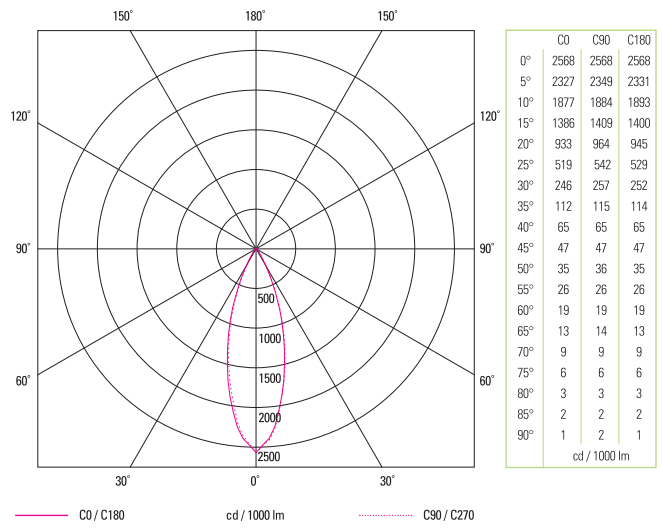

Technical Data

Electrical Ratings	
Rated Voltage	AC 110V/220V
Rated Wattage	300W~600W
Rated Frequency	50Hz/60Hz

Ordering Number

LAMP	Watt	Ceiling	Angle Regulating
LED	300	SEBP-CIHLE-3001	SEBP-CIHLE-3002
	400	SEBP-CIHLE-4001	SEBP-CIHLE-4002
	500	SEBP-CIHLE-5001	SEBP-CIHLE-5002
	600	SEBP-CIHLE-6001	SEBP-CIHLE-6002

Photometric Data

SEBP-CIHLE-LED500W GLOBE AND GUARD

SEBP-CIHLE-LED500W GLOBE AND GUARD WITH 60° LENS

Dimension

< TOP VIEW >

< FRONT VIEW >

< R-SIDE VIEW >

< BOTTOM VIEW >