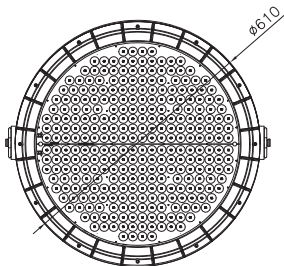

Standard Materials

- Enclosure : Die casting aluminium alloy
- Mounting Box : Die casting aluminium alloy
- SMPS Box : Die casting aluminium alloy
- Glass : Heat resistant hard glass

Standard Finish

- MUNSELL No. 7.5BG 6/1.5
- If you want another color, contact us please.

Photometric Data

SEBP-CIHLE-LED500W GLOBE AND GUARD

SEBP-CIHLE-LED500W GLOBE AND GUARD WITH 60° LENS

Dimension

< TOP VIEW >

< FRONT VIEW >

< R-SIDE VIEW >

< BOTTOM VIEW >

< BRACKET DETAIL >

Ceiling & Angle Regulating Type