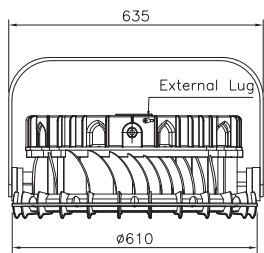

Photometric Data

SEBP-CIHLE-LED500W GLOBE AND GUARD

SEBP-CIHLE-LED500W GLOBE AND GUARD WITH 60° LENS

Dimension

< TOP VIEW >

< FRONT VIEW >

< R-SIDE VIEW >

< BOTTOM VIEW >

< BRACKET DETAIL >

Ceiling & Angle Regulating Type